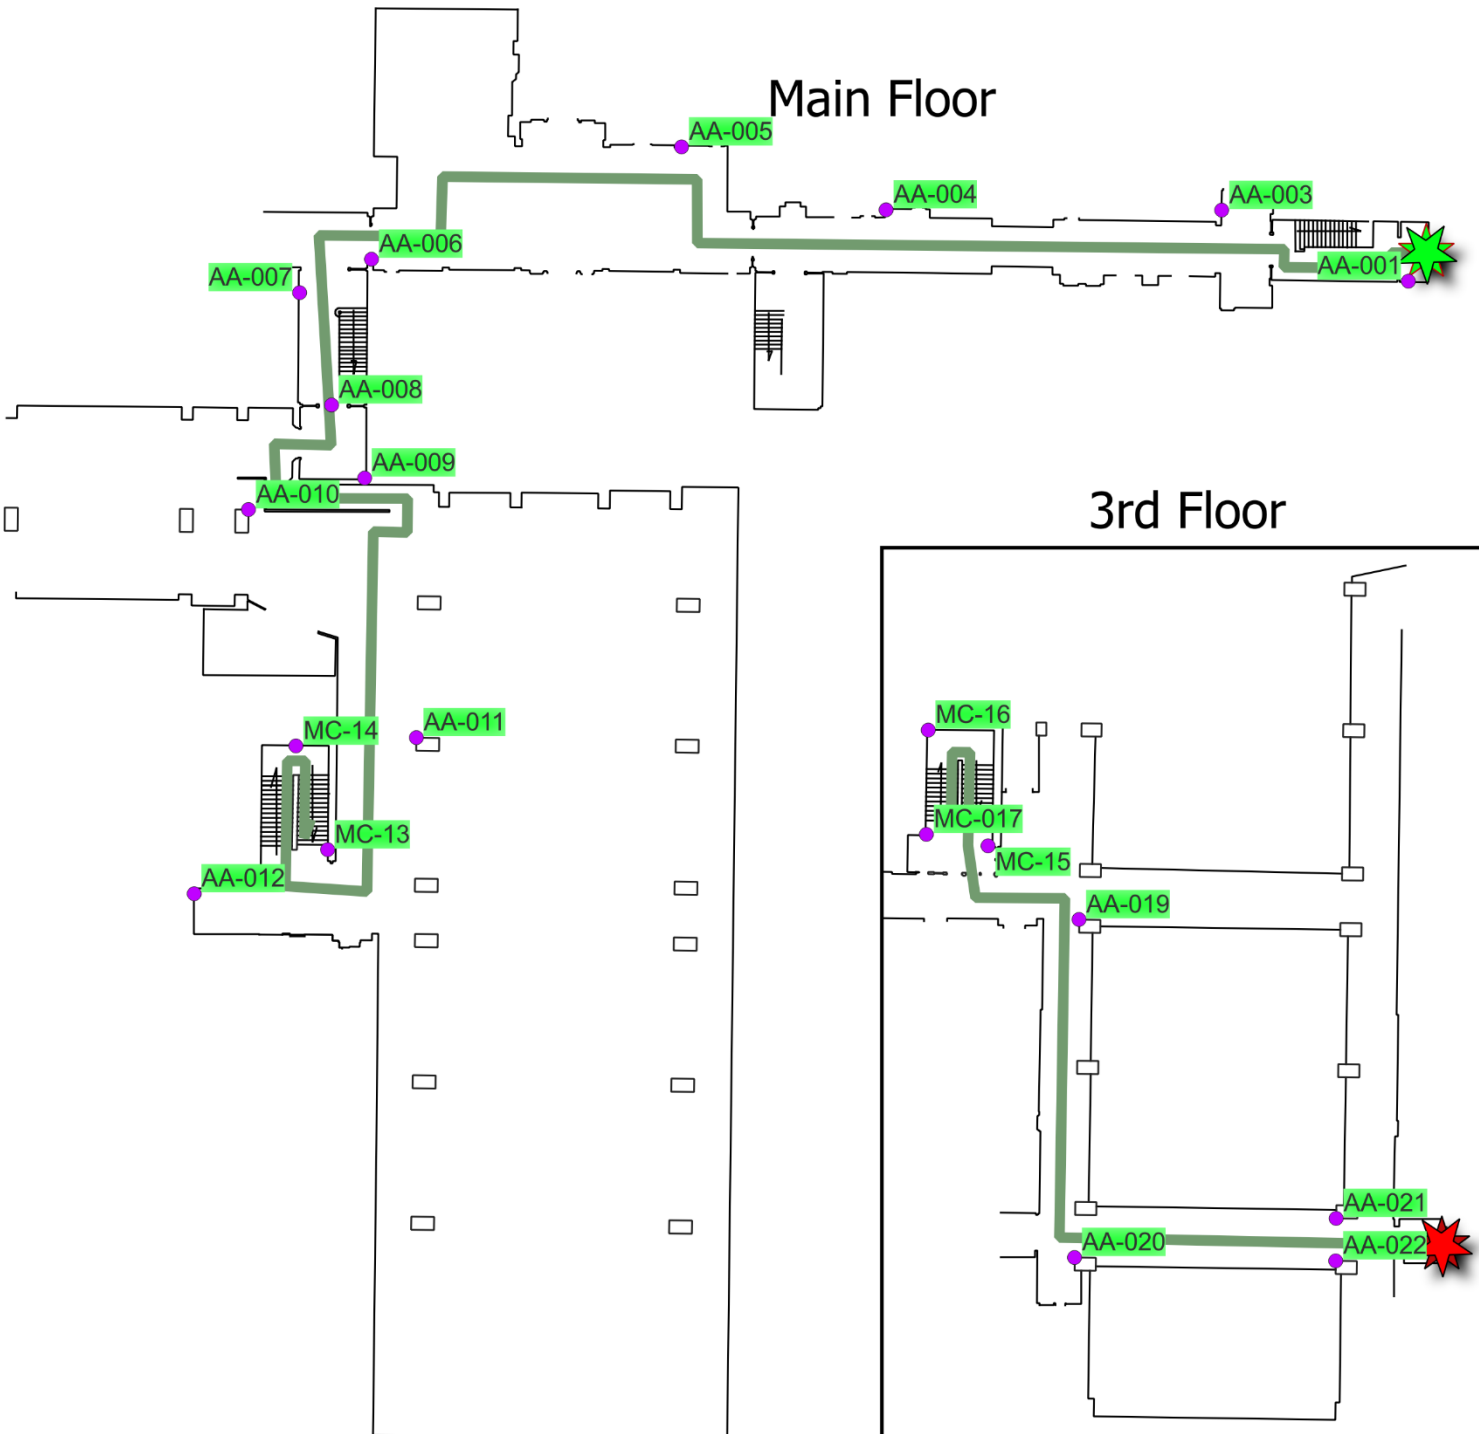

CanSLAM Circuit
2024

Calgary Circuit

Internal Scene

Heritage Hall

SAIT Main Campus

SAIT_FloorMap_StartStop

STOP

START

— Circuit Course Path

● Control Point

Approx Linear Dist: 205 metres

Control Points: 17